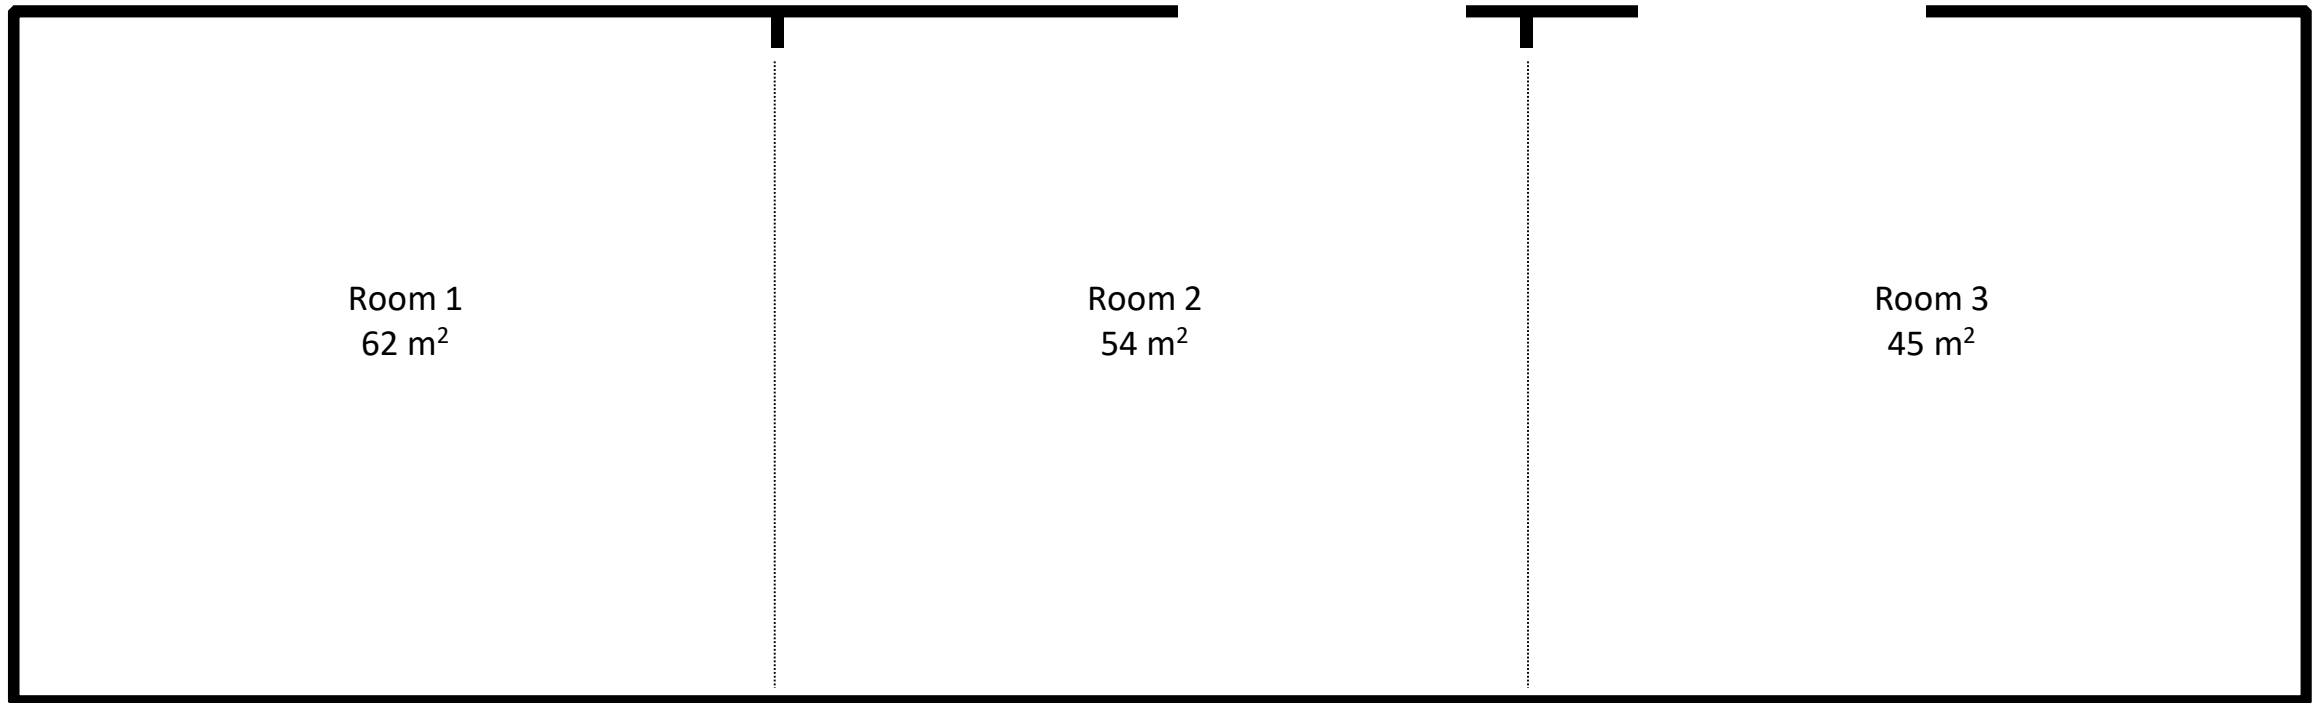

MEETING ROOMS

HALLS	SIZE M²	SIZE FT	THEATER	CLASSROOM	U-SHAPED	BOARDROOM	BANQUET	COCKTAIL	WIDE m	LENGHT m	HEIGHT m	SUNLIGHT	EQUIPMENT
Room 1	62	667	55	25	22	12	40	55	7,32	8,50	2,80	YES	Integrated Screen, Beamer and Audio.
Room 2	54	581	55	25	18	12	40	50	7,18	7,46	2,80	YES	Integrated Screen, Beamer and Audio.
Room 3	45	484	50	20	15	10	40	45	6,30	7,18	2,80	YES	Integrated Screen, Beamer and Audio.
Room 1 + 2	114	1227	105	50	N/A	20	80	100	7,32	15,61	2,80	YES	Integrated Screen, Beamer and Audio.
Room 1 + 2 + 3	167	1797	160	70	N/A	28	120	150	7,32	22,79	2,80	YES	Integrated Screen, Beamer and Audio.

WI-FI

DAYLIGHT

SCREENS AND PROJECTORS

AUDIO SYSTEM

CAR & PRODUCT LAUNCHES

INCENTIVES

CONFERENCES

MEETING ROOMS